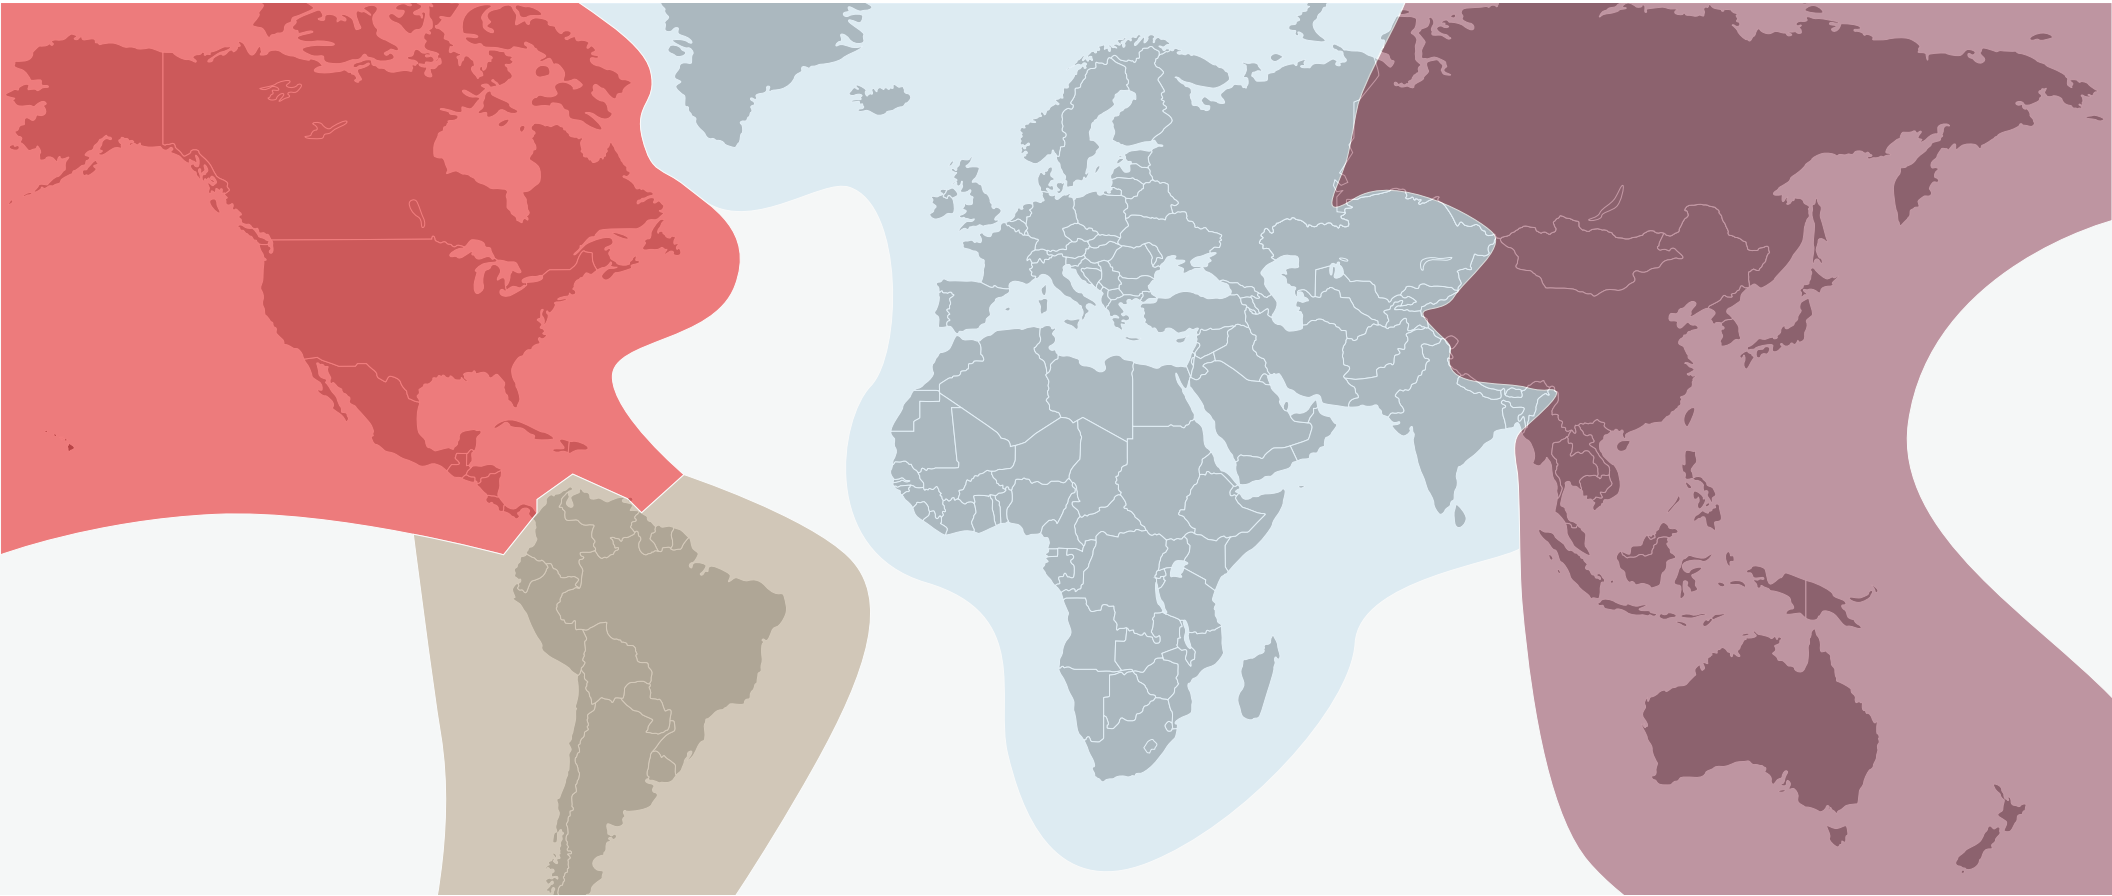

AEROPLAN 

Flight Reward Chart

2024-06

Travel zones

- North America
- Atlantic
- Pacific
- South America

Within North America

DISTANCE (MILES)	OPERATED BY	ECONOMY	PREMIUM ECONOMY	BUSINESS
0 - 500	 Air Canada	6,000 - 10,000 pts	10,000 - 20,000 pts	15,000 - 25,000 pts
	 Partner airlines	6,000 pts		15,000 pts
501 - 1,500	 Air Canada	10,000 - 15,000 pts	15,000 - 25,000 pts	20,000 - 35,000 pts
	 Partner airlines	10,000 pts		20,000 pts
1,501 - 2,750	 Air Canada	12,500 - 17,500 pts	20,000 - 35,000 pts	25,000 - 60,000 pts
	 Partner airlines	12,500 pts		25,000 pts
2,751 +	 Air Canada	17,500 - 25,000 pts	30,000 - 45,000 pts	35,000 - 70,000 pts
	 Partner airlines	22,500 pts		35,000 pts

 Air Canada includes Air Canada Rouge, Air Canada Express and connections with The Landline Company  Travel on Partner airlines, excluding Emirates and Fly Dubai
 Travel on Emirates or  Fly Dubai

Points displayed are estimated ranges for one-way travel and are for informational purposes only.