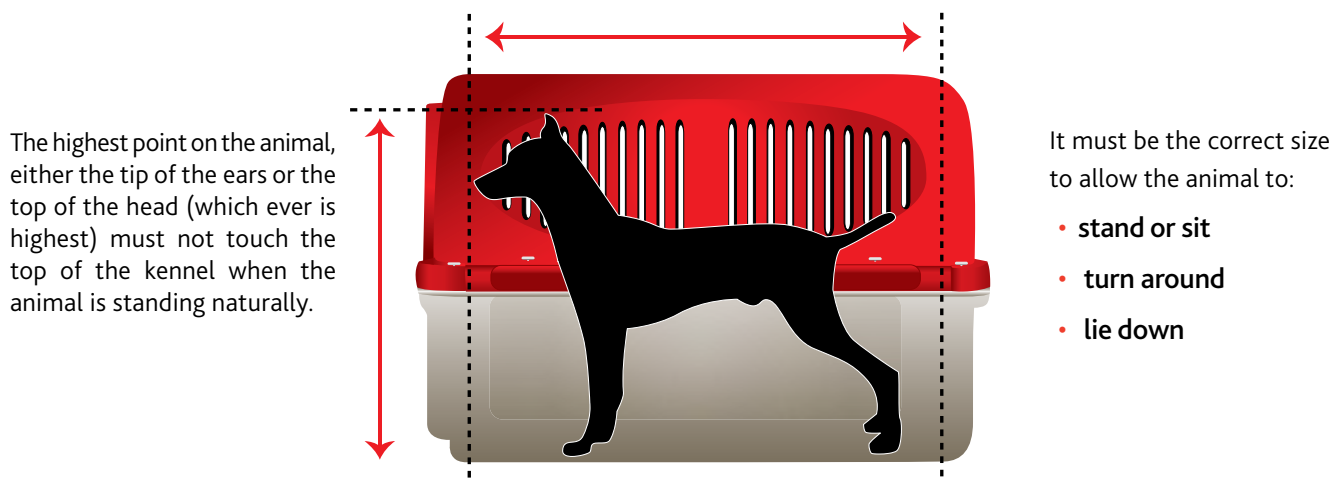

IS YOUR KENNEL THE RIGHT SIZE?

* This kennel requirement is acceptable for most breeds of domestic cats and dogs. Some rigid plastic containers may not be suitable for large dogs or dogs that are strong or aggressive. See an agent for more details.