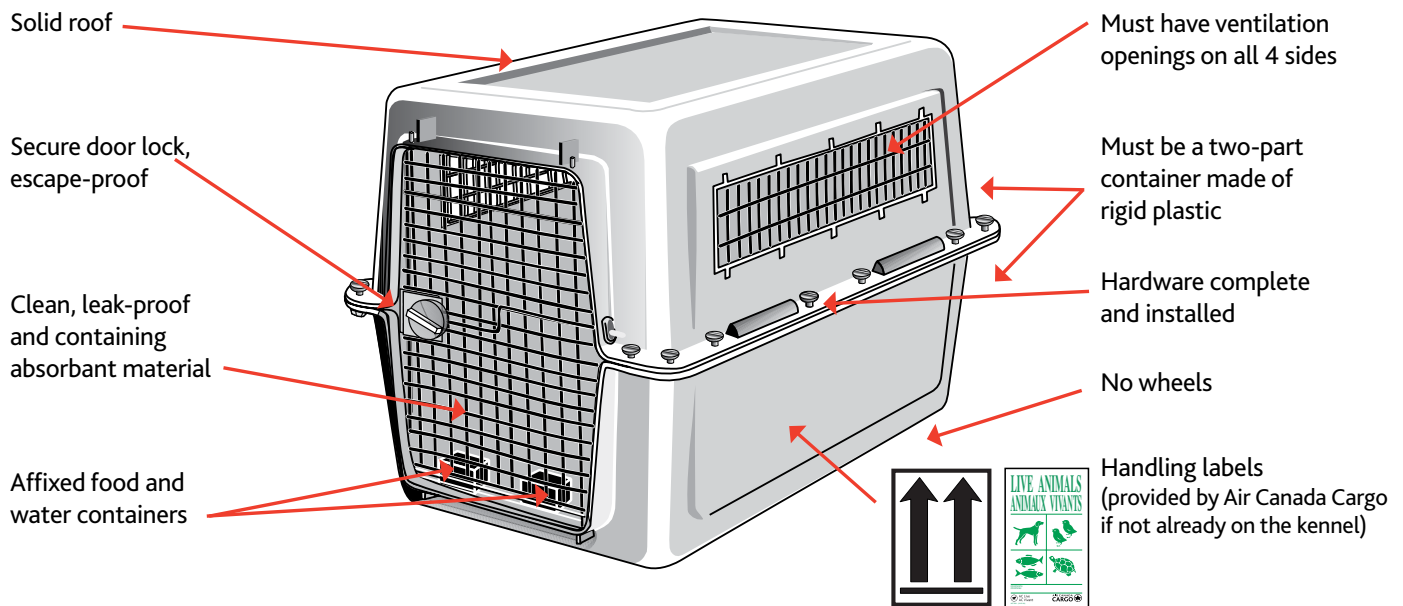

AIRLINE KENNEL REQUIREMENTS*

For their comfort and safety, all domestic cats and dogs traveling by aircraft are required to be transported in a kennel that **conforms** to the IATA Live Animal Regulations, as shown below:

IS YOUR KENNEL THE RIGHT SIZE?

* This kennel requirement is acceptable for most breeds of domestic cats and dogs. Some rigid plastic containers may not be suitable for large dogs or dogs that are strong or aggressive. See an agent for more details.