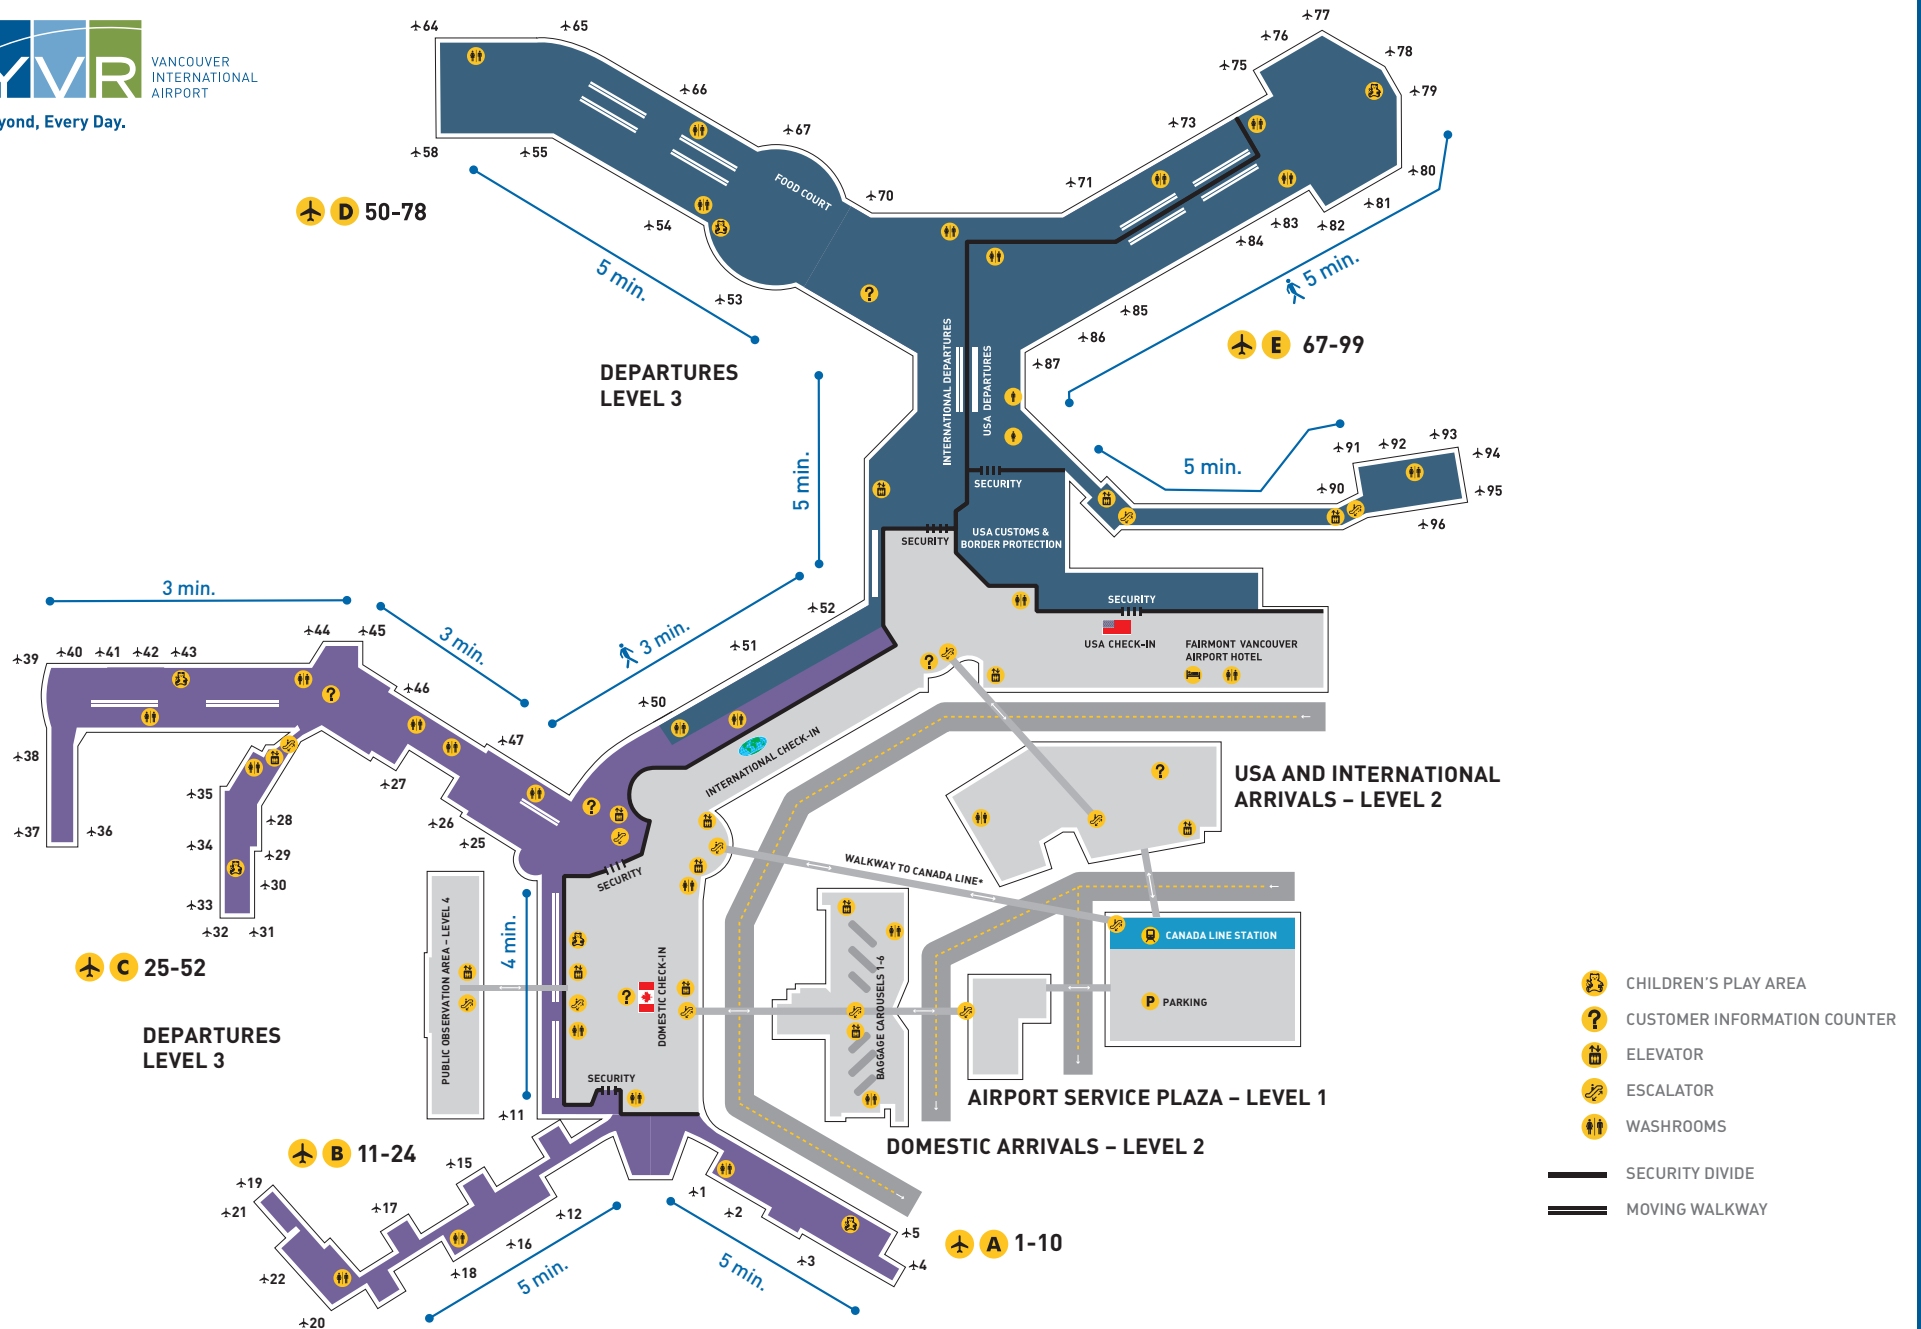

# WELCOME TO VANCOUVER INTERNATIONAL AIRPORT

## TERMINAL MAP WITH WALKING TIMES

- CHILDREN'S PLAY AREA
- CUSTOMER INFORMATION CENTER
- ELEVATOR
- ESCALATOR
- WASHROOMS
- SECURITY DIVIDE
- MOVING WALKWAY