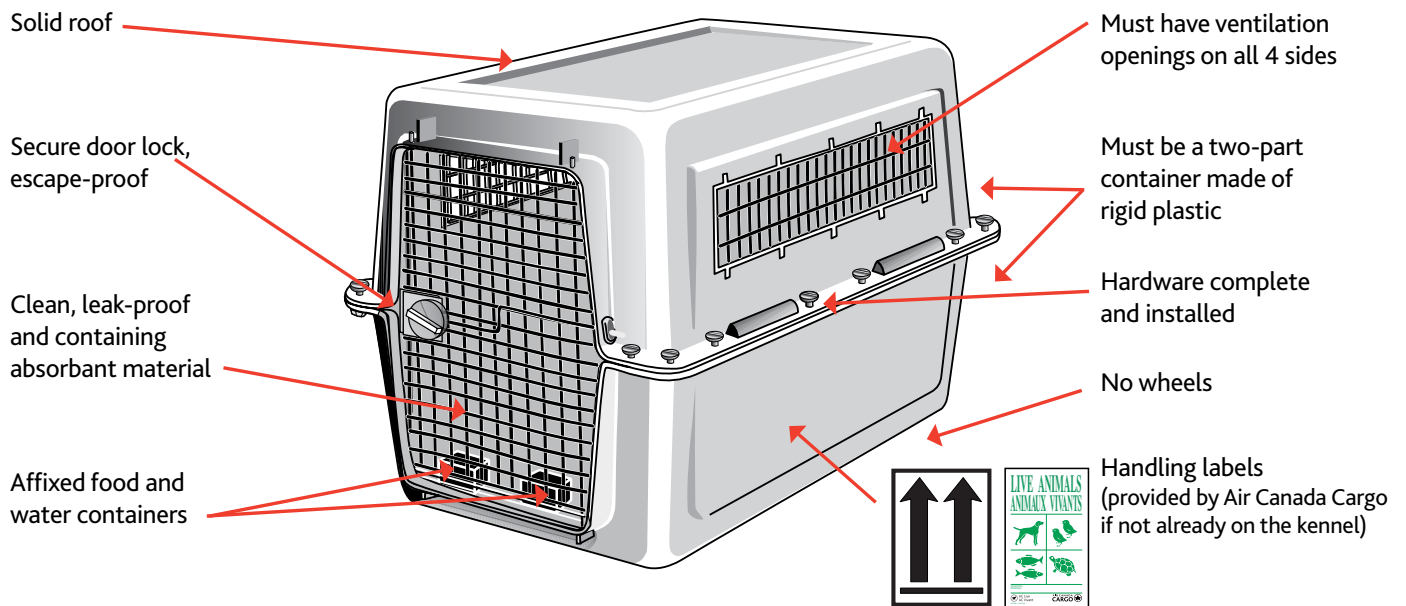

AIRLINE KENNEL REQUIREMENTS*

For their comfort and safety, all domestic cats and dogs traveling by aircraft are required to be transported in a kennel that **conforms** to the IATA Live Animal Regulations, as shown below:

IS YOUR KENNEL THE RIGHT SIZE?

* This kennel requirement is acceptable for most breeds of domestic cats and dogs. Some rigid plastic containers may not be suitable for large dogs or dogs that are strong or aggressive. See an agent for more details.